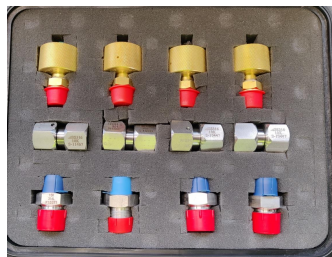

Unit no. N2RF-02

N2 RACK FYLLESTUSS

Dimensions

Length(mm).....: 350
Weight (kg).....: 5

Width(mm).....: 300

Height(mm).....: 160

Type

Item type.....: Nitrogen filling set for rack and bottles

Other Information

Other.....: 4 x GAM-S-025.59K260 ADAPTOR ISO 5145 NO 30 FEMALE X G 1/2" MALE 300 BAR
4 x 362131-24-08 NIPPEL ERMETO/BSP M24 X 1/2 15K SS
4 x 361171-08-08 MUFFE SVIVEL BSP 1/2" 10K

Delivered in Pelicase 1400 suitcase