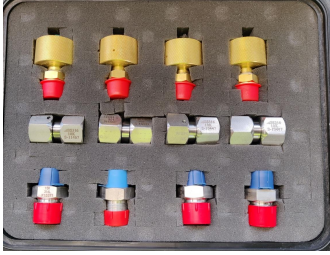

Unit no. N2RF-01

N2 RACK/ N2 BOTTLE FILLING SET

Dimensions

Length(mm).....: 350
Weight (kg).....: 5

Width(mm).....: 300

Height(mm).....: 160

Type

Item type.....: Nitrogen filling set for rack and bottles

Content

Content.....: 4 x GAM-S-025.59K260 ADAPTOR ISO 5145 NO 30 FEMALE X G 1/2" MALE 300 BAR
4 x 362131-24-08 NIPPEL ERMETO/BSP M24 X 1/2 15K SS
4 x 361171-08-08 MUFFE SVIVEL BSP 1/2" 10K

Other Information

Other.....: Delivered in Pelicase 1400 suitcase